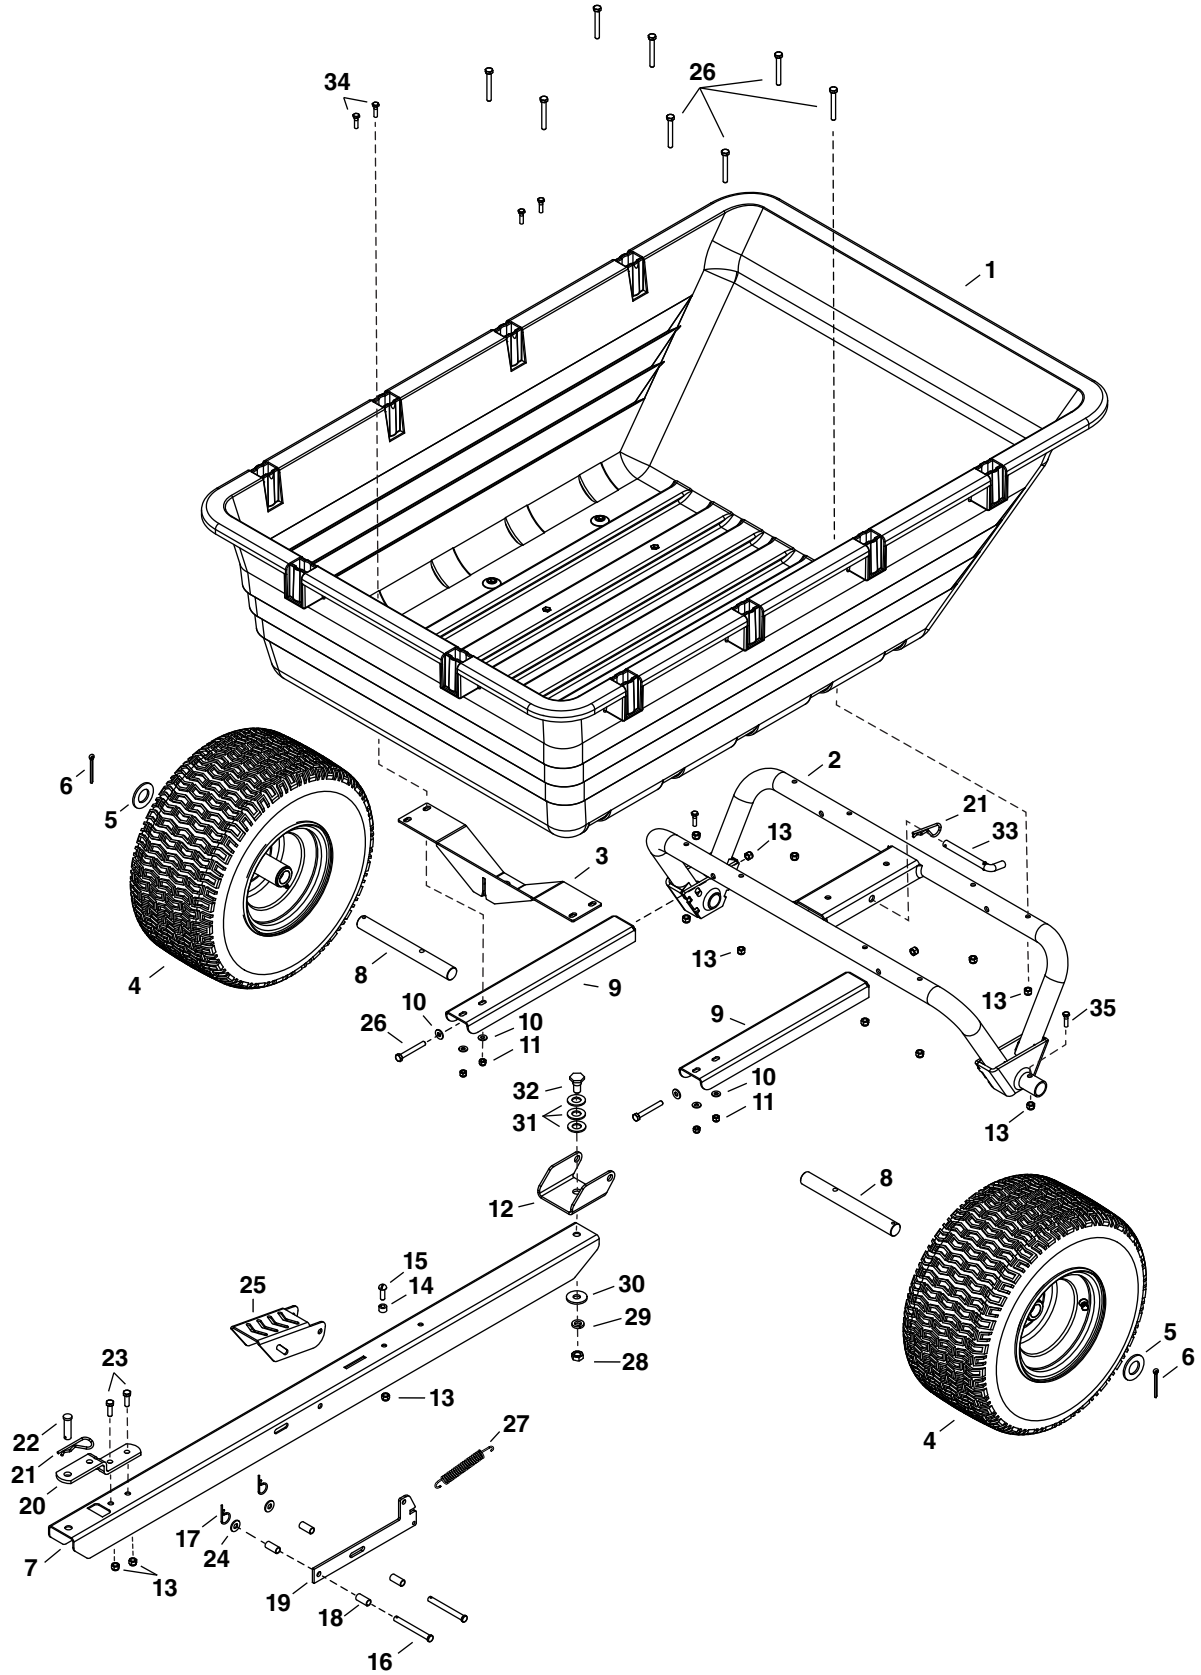

# REPAIR PARTS ILLUSTRATION

## MODEL NUMBER 45-0529

## REPAIR PARTS LIST

### MODEL NUMBER 45-0529

REF.	PART NO.	QTY.	DESCRIPTION
1	41862	1	Poly Tray
2	68939	1	Wheel Support
3	68788	1	Latch Stand
4	42697	2	Wheel
5	43528	2	Washer, 1.06" x 2"
6	46855	2	Cotter Pin, 3/16" x 2"
7	28319	1	Tongue
8	28321	2	Axle
9	68940	2	Wheel Support Brace
10	43088	6	Washer, 5/16" x .74" x .073"
11	47189	4	Hex Nut, Nylock 1/4"
12	28320	1	Pivot Clevis
13	47810	15	Hex Nut, Nylock 5/16"
14	23727	1	Spacer
15	42673	1	Slot Screw, 5/16"-18 x 1"
16	42667	2	Clevis Pin, 3/8" x 3-1/4"
17	43055	3	Hair Pin, 3/32" x 1.8"
18	42563	4	Spacer
19	27383	1	Latch
20	23687	1	Hitch Bracket
21	714-0117	1	Hair Cotter Pin, 5/32" x 3"
22	HA23638	1	Clevis Pin, 1/2" x 1-3/4"
23	43063	2	Hex Bolt, 5/16"-18 x 1"
24	43081	2	Washer, 3/8" x 7/8"
25	27432	1	Pedal Bracket
26	44292	10	Hex Bolt, 5/16"-18 x 2-1/2"
27	43000	1	Extension Spring
28	HA124934	1	Jam Nut, 1/2"
29	43353	1	Lock Washer, 1/2"
30	R19172410	1	Washer, 1/2" x 1-1/2"
31	R19212016	3	Washer, 5/8" x .656"
32	47363	1	Bolt, 1/2"-20 x 1-1/8"
33	46065	1	Channel Pivot Pin, 1/2"
34	43661	4	Hex Bolt, 1/4"-20 x 1"
35	43084	2	Hex Bolt, 5/16"-18 x 1-3/4"
	45407	1	Owner's Manual